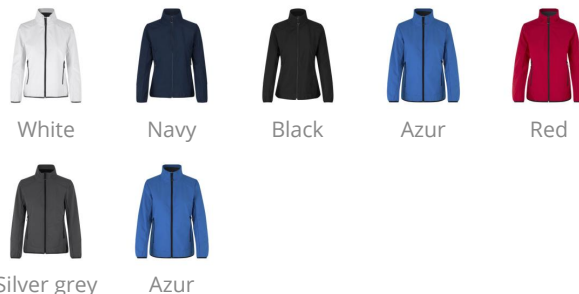

# NO. 0856 CORE soft shell jacket | women

 Azur

## Colour

## Description

- Three-layer ID-Tech® soft shell-quality
- Durable and stretchable quality
- Two large side pockets

## Features

4000 BREATHABLE

WINDPROOF

WATER REPELLENT

**ID**  
TECH®

MEMBRANE 3-LAYERS

YKK ZIPPER

**Composition** 100% Polyester